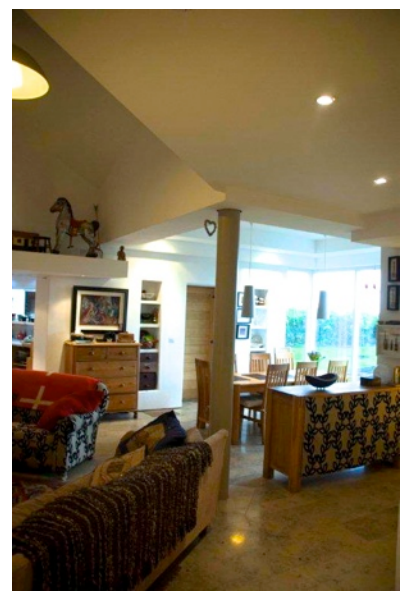

HAPPY CHRISTMAS 2013